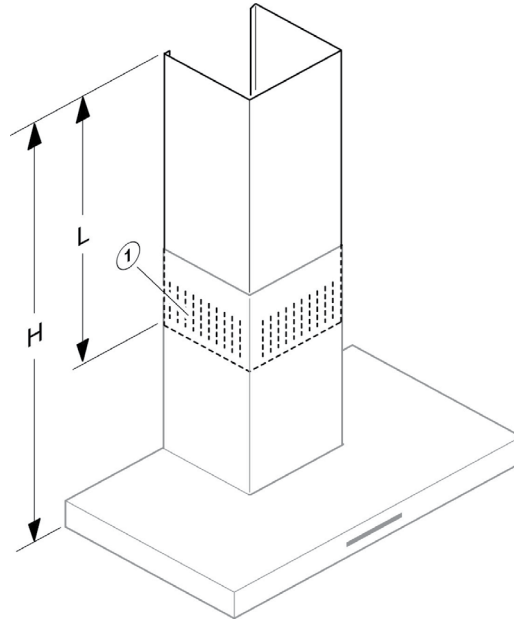

30" Wall HOOD CHIMNEY EXTENSION

DATK1-760

30" Wall Hood Chimney Extension DATK1-760

DATK1-760:

L = 30" (760 mm)

Height H with chimney extension Kit:

H = Standard unit height + 11¹/₄" (285 mm)

(1) Air outlet installed upwards for recirculation mode